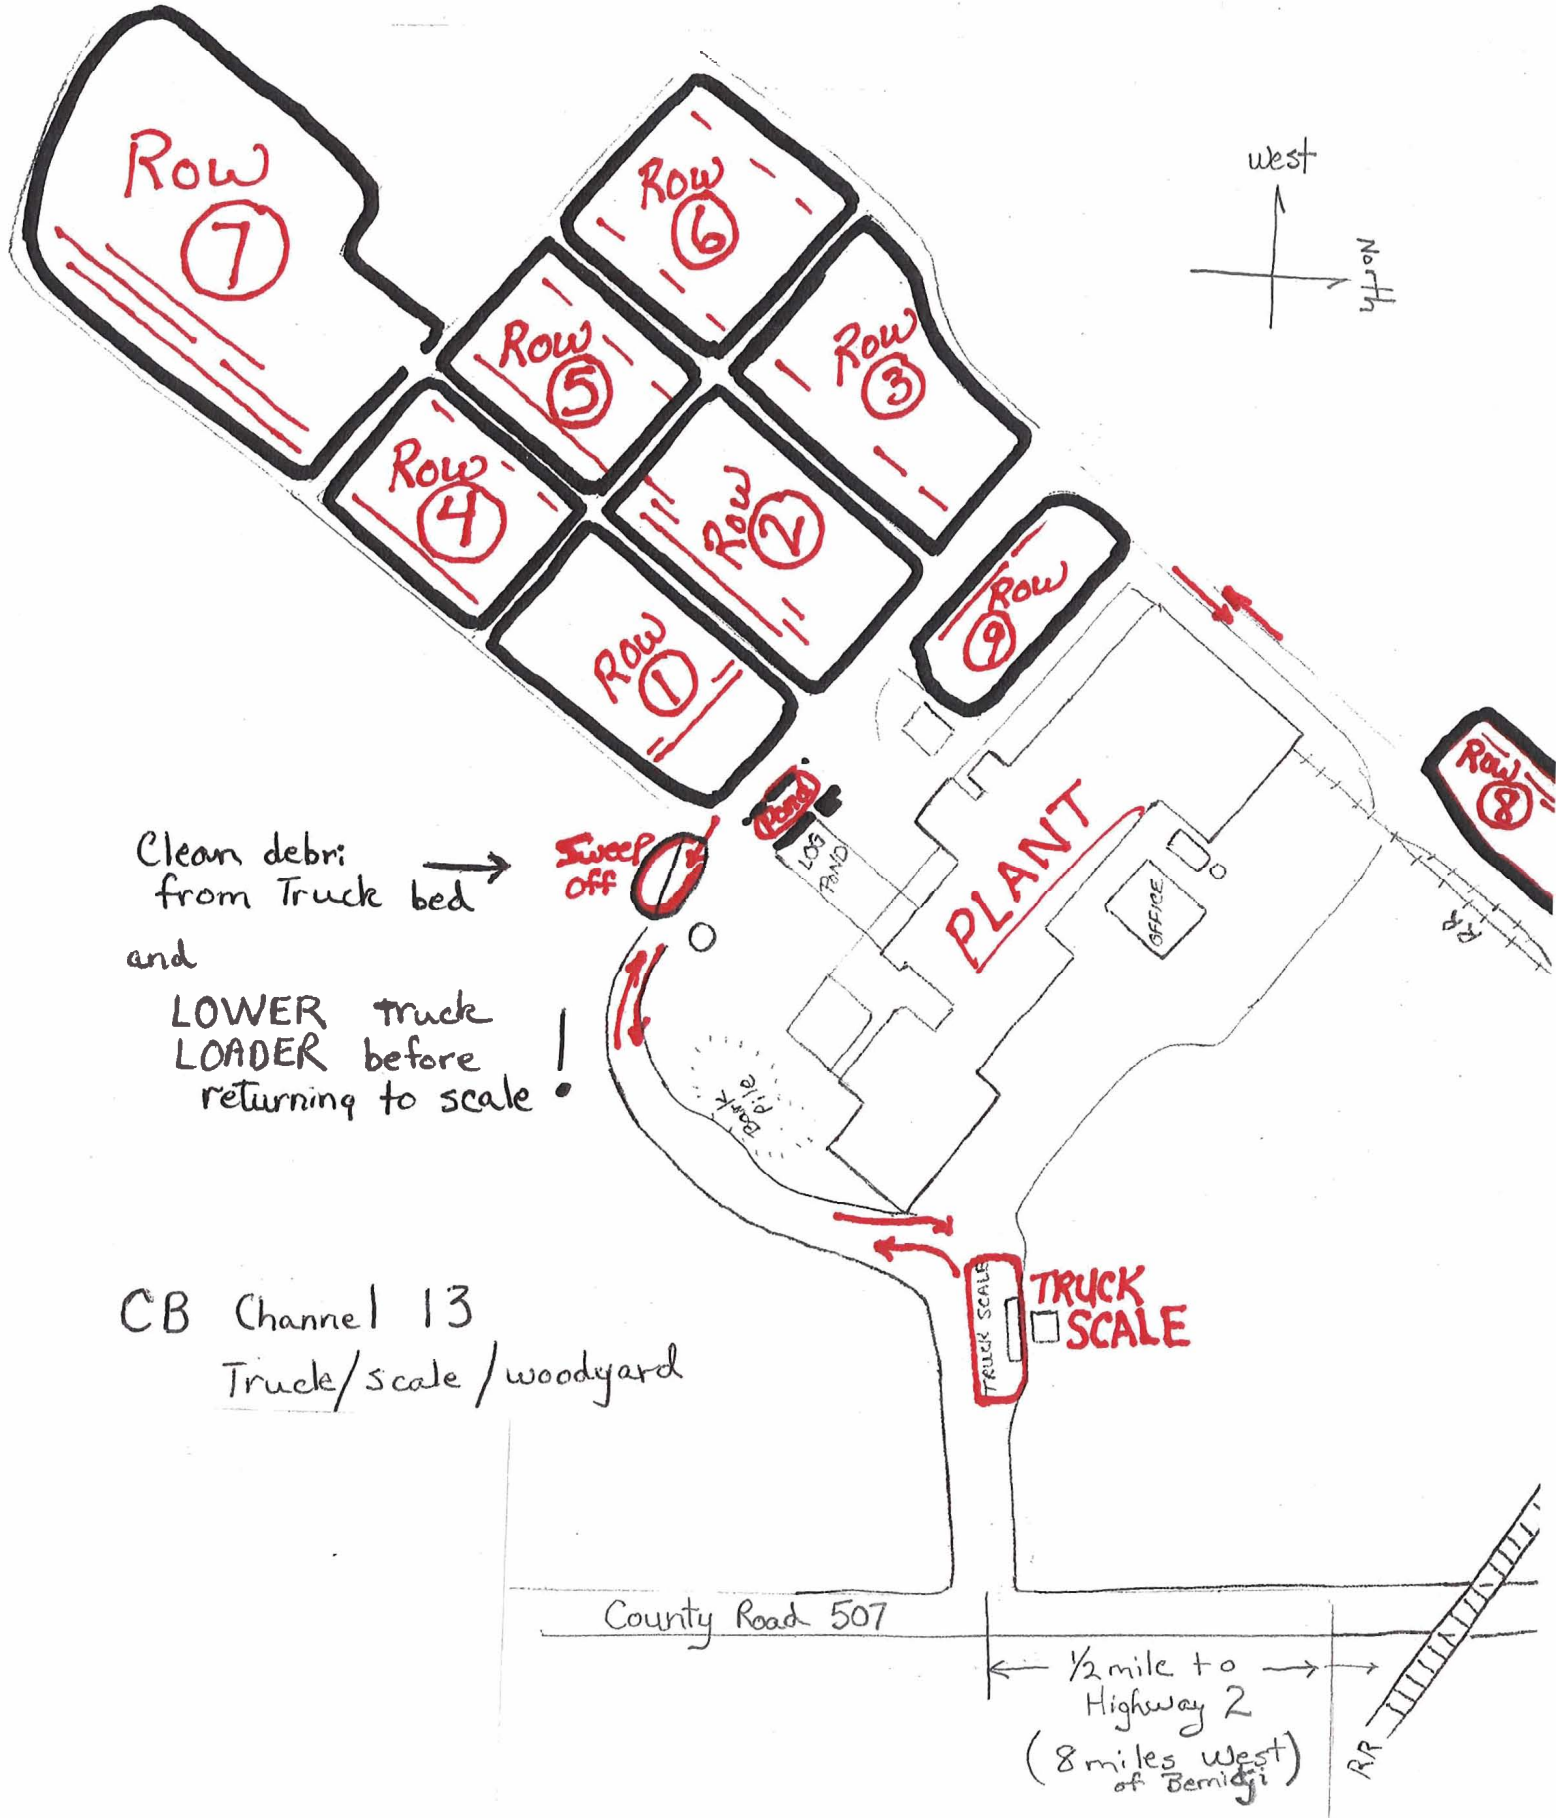

# NORBORD MINNESOTA WOODYARD

Clean debris from Truck bed  
and  
LOWER truck  
LOADER before  
returning to scale

CB Channel 13  
Truck/scale/woodyard

County Road 507

1/2 mile to  
Highway 2  
(8 miles West  
of Bemidji)